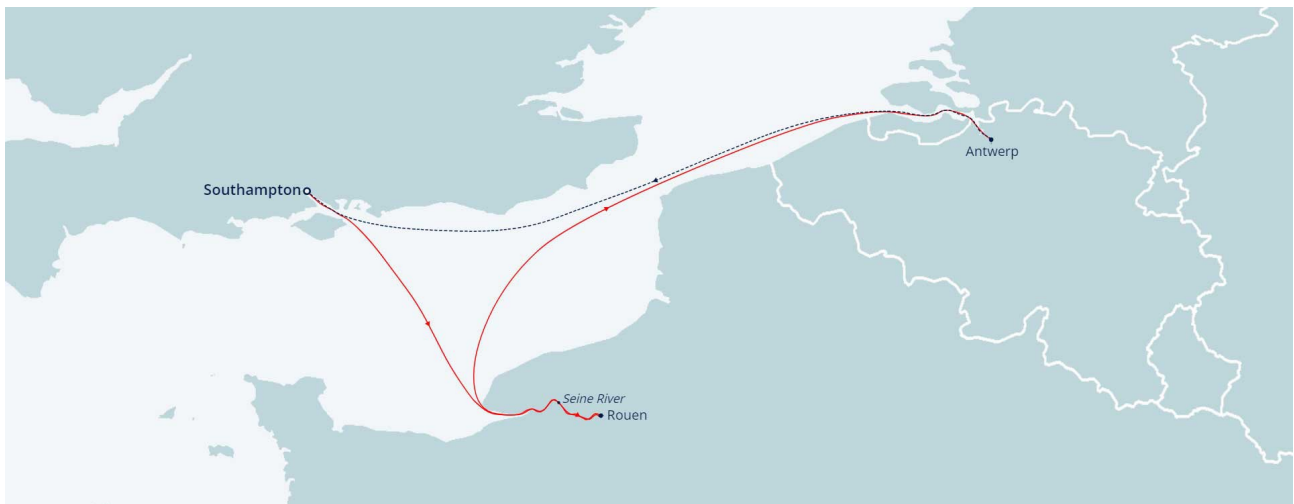

For bookings & enquiries, please contact our Reservations department on 0800 0355 144 quoting the group code GRP0209 and cruise code L2533

Fares are per person, based on twin occupancy of the lead-in twin cabin, subject to availability. Offers may be amended or withdrawn at any time without prior notice, are subject to availability & cannot be applied retrospectively. All bookings are subject to Fred. Olsen's standard terms & conditions, available on their website & on request. Some ports may be at anchor, intermediate days are at sea. FOCL reserves the right to amend itineraries for operational reasons. Additional offers and all inclusive drinks upgrade are subject to full terms & conditions. E&OE. These Terms and Conditions are in addition to Fred. Olsen Cruise Lines' (FOCL) standard Terms and Conditions which are available on our website. Both must be read before booking. PP is per person. Prices are based off two people sharing an interior cabin (unless otherwise stated), subject to availability. Fares are capacity controlled and may change at any time. All offers may be withdrawn or amended at any time without prior notice, cannot be combined (unless otherwise stated), are subject to availability and cannot be applied retrospectively. Cruise descriptions include optional, chargeable experiences that may be enjoyed independently and/or with optional Fred. Olsen Shore Tours. Shore Tours are subject to availability & service operation. Some ports may be at anchor, intermediate days are at sea. Individual group offer terms and conditions apply. Visit fredolsencruises.com/offer-terms/groups for full terms and conditions. E&OE.