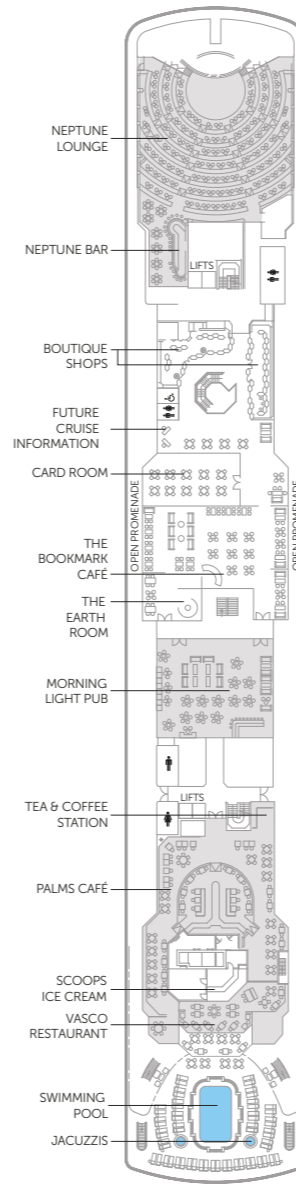

BALMORAL

DECK PLANS

Marquee Deck 11

Highland Deck 10

Bridge Deck 9

Lido Deck 8

Lounge Deck 7

Main Deck 6

Atlantic Deck 5

Coral Deck 4

Marina Deck 3

Suites		Decks 8, 9 & 10
OW	Owners Suite	1,181 sq ft
PS	Premier Suite	601 sq ft
MS	Marquee Suite	400-472 sq ft
SS	Superior Suite	341 sq ft
JB	Single Balcony Suite	279 sq ft
BJ	Balcony Junior Suite Adapted Suites available	279 sq ft
Balcony Cabins		Decks 8 & 9
BA	Balcony Cabin	248-260 sq ft
J	Single Balcony Cabin	218 sq ft
Picture Window Cabins		Decks 4, 5, 6 & 8
A	Superior Ocean View	165-200 sq ft
B	Superior Ocean View Adapted cabins available	165 sq ft
C	Superior Ocean View	165 sq ft

Picture Window Cabins (contd.)		Decks 4, 5, 6 & 8
D	Ocean View	165 sq ft
E	Ocean View	165 sq ft
K	Single Ocean View	165 sq ft
Porthole Cabins		Decks 3, 4 & 5
F	Ocean View	165 sq ft
L	Single Ocean View	140 sq ft
Inside Cabins		Decks 3, 4, 5, 6, 8 & 9
G	Superior Interior Adapted cabins available	160 sq ft
M	Single Superior Interior	160 sq ft
H	Interior Cabin	160 sq ft
I	Interior Cabin	160 sq ft
N	Single Interior	130-160 sq ft

CABIN DETAILS

All cabins have a hairdryer, safe, Smart TV, refrigerator, tea and coffee making facilities and an en-suite with shower (some cabins include a bathtub as indicated on the deck plan).

For more information on our ships, including digital deck plans, cabin images and virtual tours, please visit the 'our ships' section of our website at fredolsencruises.com