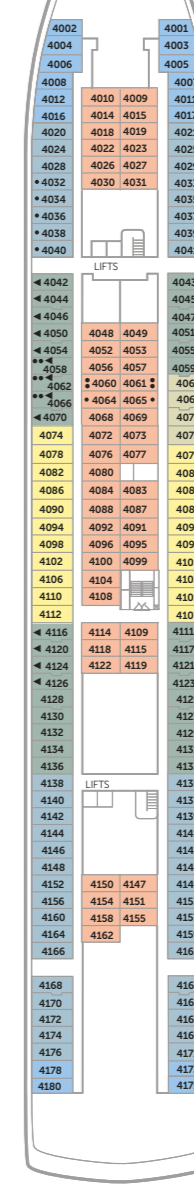

BALMORAL

DECK PLANS

Marquee Deck 11

Highland Deck 10

Bridge Deck 9

Lido Deck 8

Lounge Deck 7

Main Deck 6

Atlantic Deck 5

Coral Deck 4

Marina Deck 3

Suites		Decks 8, 9 & 10
OW	Owners Suite	1,181 sq ft
PS	Premier Suite	601 sq ft
MS	Marquee Suite	400-472 sq ft
SS	Superior Suite	341 sq ft
JB	Single Balcony Suite	279 sq ft
BJ	Balcony Junior Suite Adapted Suites available	279 sq ft
Balcony Cabins		Decks 8 & 9
BA	Balcony Cabin	248-260 sq ft
J	Single Balcony Cabin	218 sq ft
Picture Window Cabins		Decks 4, 5, 6 & 8
A	Superior Ocean View	165-200 sq ft
B	Superior Ocean View Adapted cabins available	165 sq ft
C	Superior Ocean View	165 sq ft

Picture Window Cabins (contd.)		Decks 4, 5, 6 & 8
D	Ocean View	165 sq ft
E	Ocean View	165 sq ft
K	Single Ocean View	165 sq ft
Porthole Cabins		Decks 3, 4 & 5
F	Ocean View	165 sq ft
L	Single Ocean View	140 sq ft
Inside Cabins		Decks 3, 4, 5, 6, 8 & 9
G	Superior Interior Adapted cabins available	160 sq ft
M	Single Superior Interior	160 sq ft
H	Interior Cabin	160 sq ft
I	Interior Cabin	160 sq ft
N	Single Interior	130-160 sq ft

KEY TO SYMBOLS

- 4 berth cabin
 - 3 berth cabin
 - ◀ Cabin with bathtub
 - + Restricted view
 - Fully restricted view
 - ↑ Connecting cabin
 - ♿ Adapted for guests who require a wheelchair to move around their cabin.
- PA Our part-accessible cabins have a bathroom adapted with a fold-down shower seat and grab bars throughout, suitable for ambulatory guests who do not require a wheelchair to move around their cabin.