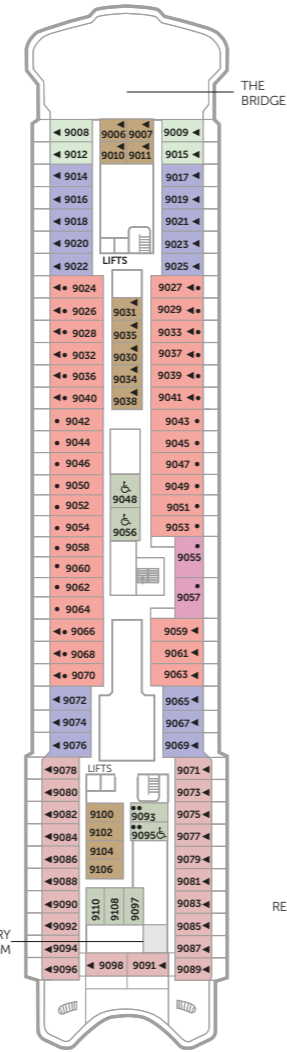

BALMORAL

DECK PLANS

Marquee Deck 11

Highland Deck 10

Bridge Deck 9

Lido Deck 8

Lounge Deck 7

Main Deck 6

Atlantic Deck 5

Coral Deck 4

Marina Deck 3

Suites		Decks 8, 9 & 10
OW	Owners Suite	1,181 sq ft
PS	Premier Suite	601 sq ft
MS	Marquee Suite	400-472 sq ft
SS	Superior Suite	341 sq ft
JB	Single Balcony Suite	279 sq ft
BJ	Balcony Junior Suite Adapted Suites available	279 sq ft
Balcony Cabins		Decks 8 & 9
BA	Balcony Cabin	248-260 sq ft
J	Single Balcony Cabin	218 sq ft
Picture Window Cabins		Decks 4, 5, 6 & 8
A	Superior Ocean View	165-200 sq ft
B	Superior Ocean View Adapted cabins available	165 sq ft
C	Superior Ocean View	165 sq ft

Picture Window Cabins (contd.)		Decks 4, 5, 6 & 8
D	Ocean View	165 sq ft
E	Ocean View	165 sq ft
K	Single Ocean View	165 sq ft
Porthole Cabins		Decks 3, 4 & 5
F	Ocean View	165 sq ft
L	Single Ocean View	140 sq ft
Inside Cabins		Decks 3, 4, 5, 6, 8 & 9
G	Superior Interior Adapted cabins available	160 sq ft
M	Single Superior Interior	160 sq ft
H	Interior Cabin	160 sq ft
I	Interior Cabin	160 sq ft
N	Single Interior	130-160 sq ft

KEY TO SYMBOLS

- 4 berth cabin
 - 3 berth cabin
 - ◀ Cabin with bathtub
 - + Restricted view
 - Fully restricted view
 - ↑ Connecting cabin
 - ♿ Adapted for guests who require a wheelchair to move around their cabin.
- PA Our part-accessible cabins have a bathroom adapted with a fold-down shower seat and grab bars throughout, suitable for ambulatory guests who do not require a wheelchair to move around their cabin.