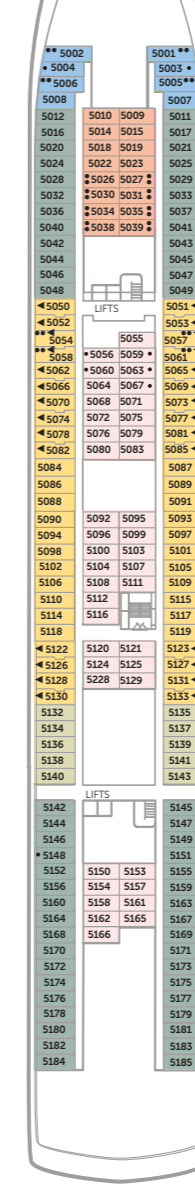

BALMORAL

DECK PLANS

Marquee Deck 11

Highland Deck 10

Bridge Deck 9

Lido Deck 8

Lounge Deck 7

Main Deck 6

Atlantic Deck 5

Coral Deck 4

Marina Deck 3

Suites		Decks 8, 9 & 10
OW	Owners Suite	1,181 sq ft
PS	Premier Suite	601 sq ft
MS	Marquee Suite	400-472 sq ft
SS	Superior Suite	341 sq ft
JB	Single Balcony Suite	279 sq ft
BJ	Balcony Junior Suite Adapted Suites available	279 sq ft
Balcony Cabins		Decks 8 & 9
BA	Balcony Cabin	248-260 sq ft
J	Single Balcony Cabin	218 sq ft
Picture Window Cabins		Decks 4, 5, 6 & 8
A	Superior Ocean View	165-200 sq ft
B	Superior Ocean View Adapted cabins available	165 sq ft
C	Superior Ocean View	165 sq ft

Picture Window Cabins (contd.)		Decks 4, 5, 6 & 8
D	Ocean View	165 sq ft
E	Ocean View	165 sq ft
K	Single Ocean View	165 sq ft
Porthole Cabins		Decks 3, 4 & 5
F	Ocean View	165 sq ft
L	Single Ocean View	140 sq ft
Inside Cabins		Decks 3, 4, 5, 6, 8 & 9
G	Superior Interior Adapted cabins available	160 sq ft
M	Single Superior Interior	160 sq ft
H	Interior Cabin	160 sq ft
I	Interior Cabin	160 sq ft
N	Single Interior	130-160 sq ft

KEY TO SYMBOLS

- 4 berth cabin
 - 3 berth cabin
 - ◀ Cabin with bathtub
 - + Restricted view
 - Fully restricted view
 - ↑ Connecting cabin
 - ♿ Adapted for guests who require a wheelchair to move around their cabin.
- PA Our part-accessible cabins have a bathroom adapted with a fold-down shower seat and grab bars throughout, suitable for ambulatory guests who do not require a wheelchair to move around their cabin.