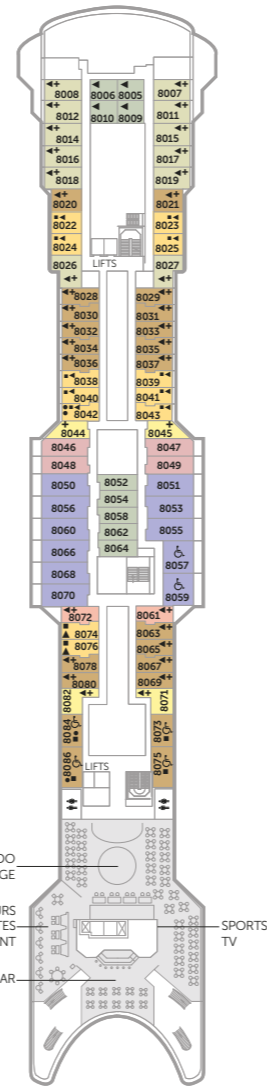

BALMORAL

DECK PLANS

Marquee Deck 11

Highland Deck 10

Bridge Deck 9

Lido Deck 8

Lounge Deck 7

Main Deck 6

Atlantic Deck 5

Coral Deck 4

Marina Deck 3

Suites		Decks 8, 9 & 10
OW	Owners Suite	1,181 sq ft
PS	Premier Suite	601 sq ft
MS	Marquee Suite	400-472 sq ft
SS	Superior Suite	341 sq ft
JB	Single Balcony Suite	279 sq ft
BJ	Balcony Junior Suite Adapted Suites available	279 sq ft
Balcony Cabins		Decks 8 & 9
BA	Balcony Cabin	248-260 sq ft
J	Single Balcony Cabin	218 sq ft
Picture Window Cabins		Decks 4, 5, 6 & 8
A	Superior Ocean View	165-200 sq ft
B	Superior Ocean View Adapted cabins available	165 sq ft
C	Superior Ocean View	165 sq ft

Picture Window Cabins (contd.)		Decks 4, 5, 6 & 8
D	Ocean View	165 sq ft
E	Ocean View	165 sq ft
K	Single Ocean View	165 sq ft
Porthole Cabins		Decks 3, 4 & 5
F	Ocean View	165 sq ft
L	Single Ocean View	140 sq ft
Inside Cabins		Decks 3, 4, 5, 6, 8 & 9
G	Superior Interior Adapted cabins available	160 sq ft
M	Single Superior Interior	160 sq ft
H	Interior Cabin	160 sq ft
I	Interior Cabin	160 sq ft
N	Single Interior	130-160 sq ft

CABIN DETAILS

All cabins have a hairdryer, safe, Smart TV, refrigerator, tea and coffee making facilities and an en-suite with shower (some cabins include a bathtub as indicated on the deck plan).

For more information on our ships, including digital deck plans, cabin images and virtual tours, please visit the 'our ships' section of our website at fredolsencruises.com