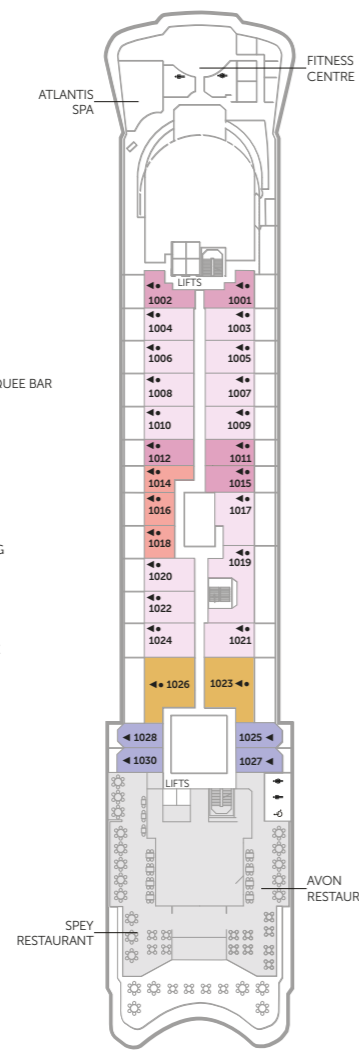

BALMORAL

DECK PLANS

Marquee Deck 11

Highland Deck 10

Bridge Deck 9

Lido Deck 8

Lounge Deck 7

Main Deck 6

Atlantic Deck 5

Coral Deck 4

Marina Deck 3

Suites		Decks 8, 9 & 10
OW	Owners Suite	1,181 sq ft
PS	Premier Suite	601 sq ft
MS	Marquee Suite	400-472 sq ft
SS	Superior Suite	341 sq ft
JB	Single Balcony Suite	279 sq ft
BJ	Balcony Junior Suite Adapted Suites available	279 sq ft
Balcony Cabins		Decks 8 & 9
BA	Balcony Cabin	248-260 sq ft
J	Single Balcony Cabin	218 sq ft
Picture Window Cabins		Decks 4, 5, 6 & 8
A	Superior Ocean View	165-200 sq ft
B	Superior Ocean View Adapted cabins available	165 sq ft
C	Superior Ocean View	165 sq ft

Picture Window Cabins (contd.)		Decks 4, 5, 6 & 8
D	Ocean View	165 sq ft
E	Ocean View	165 sq ft
K	Single Ocean View	165 sq ft
Porthole Cabins		Decks 3, 4 & 5
F	Ocean View	165 sq ft
L	Single Ocean View	140 sq ft
Inside Cabins		Decks 3, 4, 5, 6, 8 & 9
G	Superior Interior Adapted cabins available	160 sq ft
M	Single Superior Interior	160 sq ft
H	Interior Cabin	160 sq ft
I	Interior Cabin	160 sq ft
N	Single Interior	130-160 sq ft

CABIN DETAILS

All cabins have a hairdryer, safe, Smart TV, refrigerator, tea and coffee making facilities and an en-suite with shower (some cabins include a bathtub as indicated on the deck plan).

For more information on our ships, including digital deck plans, cabin images and virtual tours, please visit the 'our ships' section of our website at fredolsencruises.com